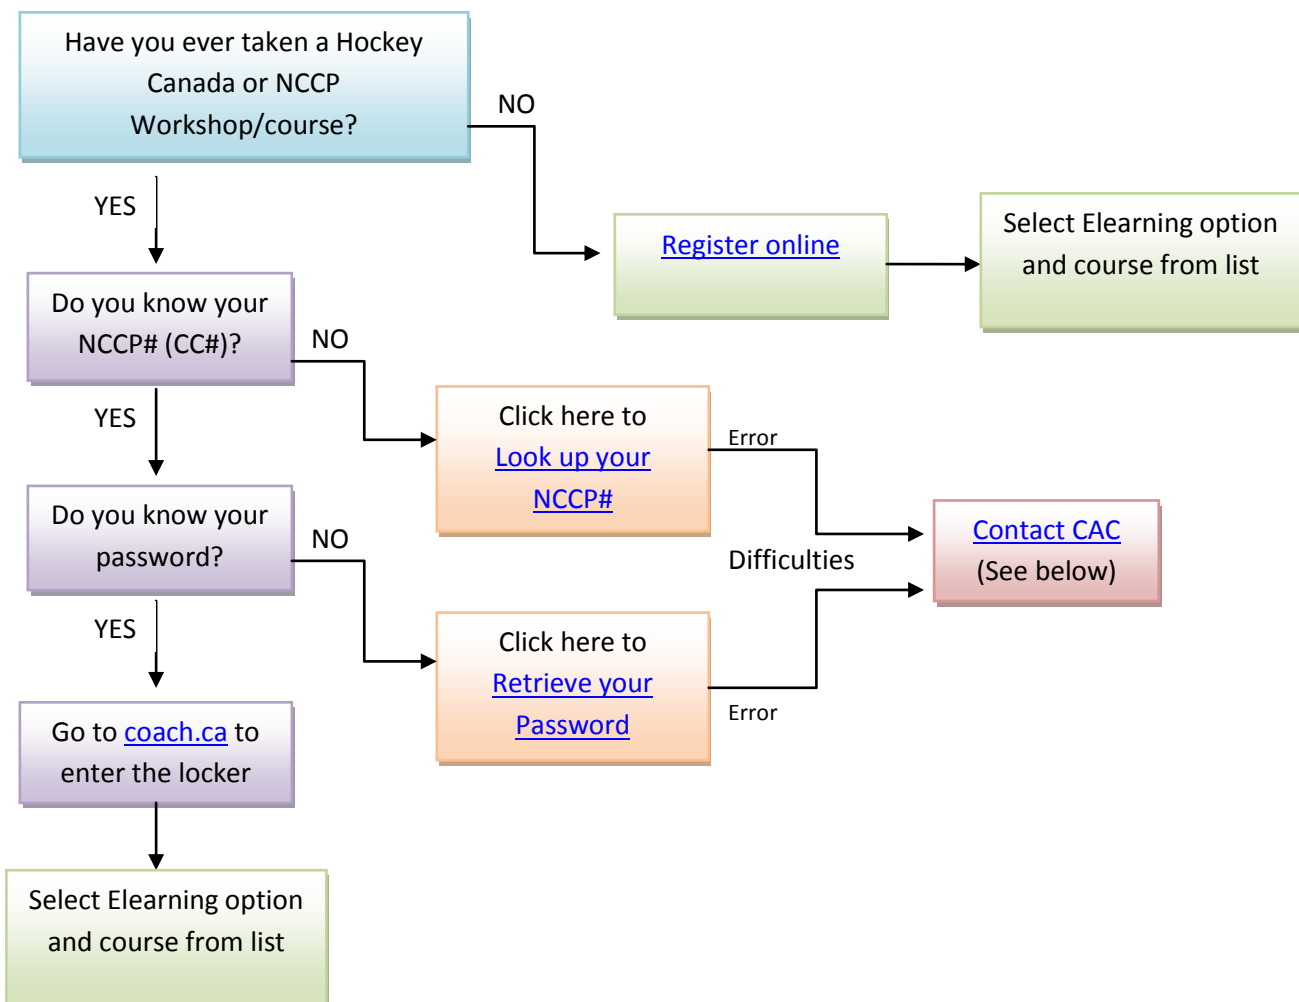

How to log into The Locker

An NCCP number, sometimes referred to as a CC number/Coach number/Locker number, is a unique identifier that is associated with a coach's Coaching Association of Canada Locker account. The NCCP number is 3-7 digits in length, and contains no letters.

NCCP number = Locker account

Please do not register in the Locker if you already have an NCCP number. See below to contact CA

All new NCCP numbers must be approved by the CAC. This means that the account is not instantly available after registration. Most accounts are confirmed in 1-2 business days.